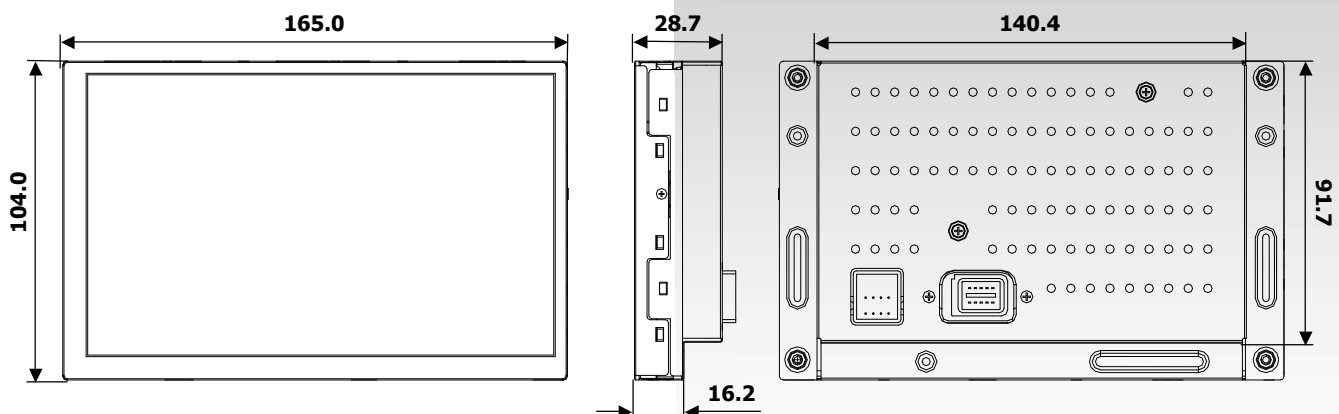

# 7" Open Frame Automotive

## Specifications

Product Number	90LM070V1JCA0F
Screen Diagonal	7inch (178mm)
Aspect Ratio	15 : 9
Display Active Area	152mm x 91mm
Overall Dimensions (H x V x D)	165mm x 104mm x 29mm
Native Resolution	800 x 480 (WVGA)
Support Colors	262K Colors
Response Time	16msec
Viewing Angle	50 / 70 / 70 / 70
Brightness	550nits
Backlight Type / Life	CCFL / 10,000Hrs
Contrast Ratio	300 : 1
Input Connectors / Formats	CAN, LVDS / CAN Bus, LVDS Interface
Input Voltage	8~26VDC (CAN Interface)
Actual Weight	410g
Operating / Storage Temperatures	-30°C to 85°C / -40°C to 95°C

## Mechanicals (mm)