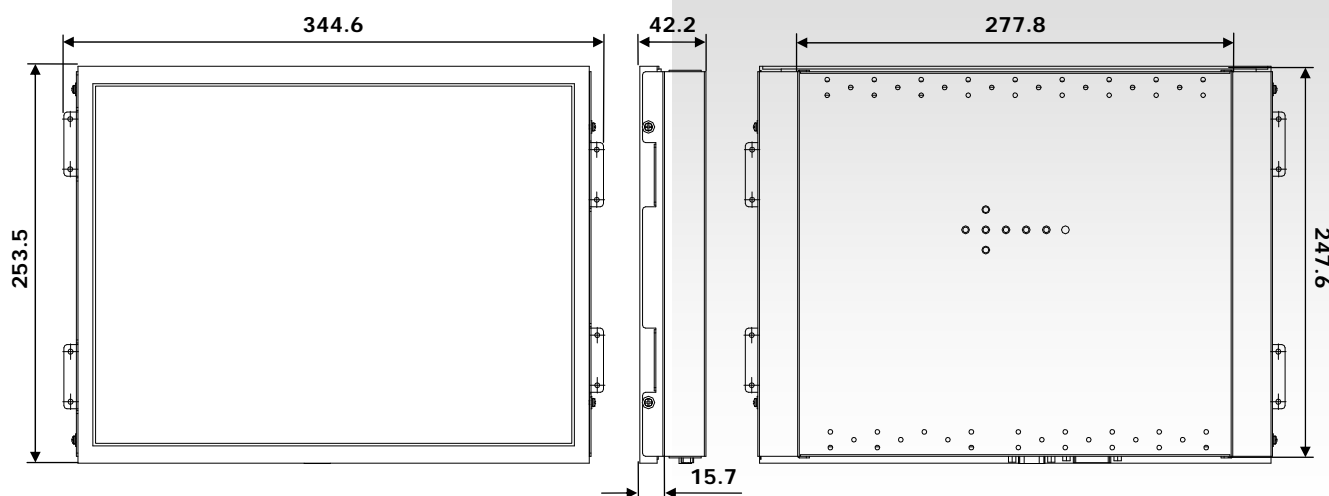

Mechanicals (mm)

Promate Electronic Co., Ltd

No. 32, 4F, Sec. 1, Huan Shan Road, Nei Hu District, Taipei 11442 Taiwan

Telephone: +886-2-2659-0303 x1529 Fax: +886-2-2658-0954

openframe@promate.com <http://www.promate.com>