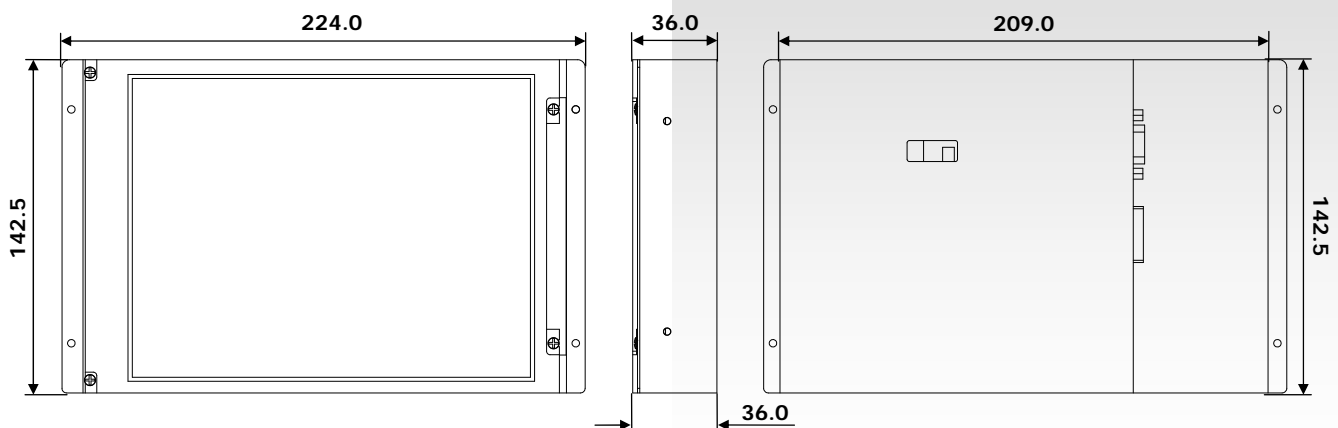

Mechanicals (mm)

Promate Electronic Co., Ltd

No. 32, 4F, Sec. 1, Huan Shan Road, Nei Hu District, Taipei 11442 Taiwan

Telephone: +886-2-2659-0303 x1529 Fax: +886-2-2658-0954

openframe@promate.com <http://www.promate.com>