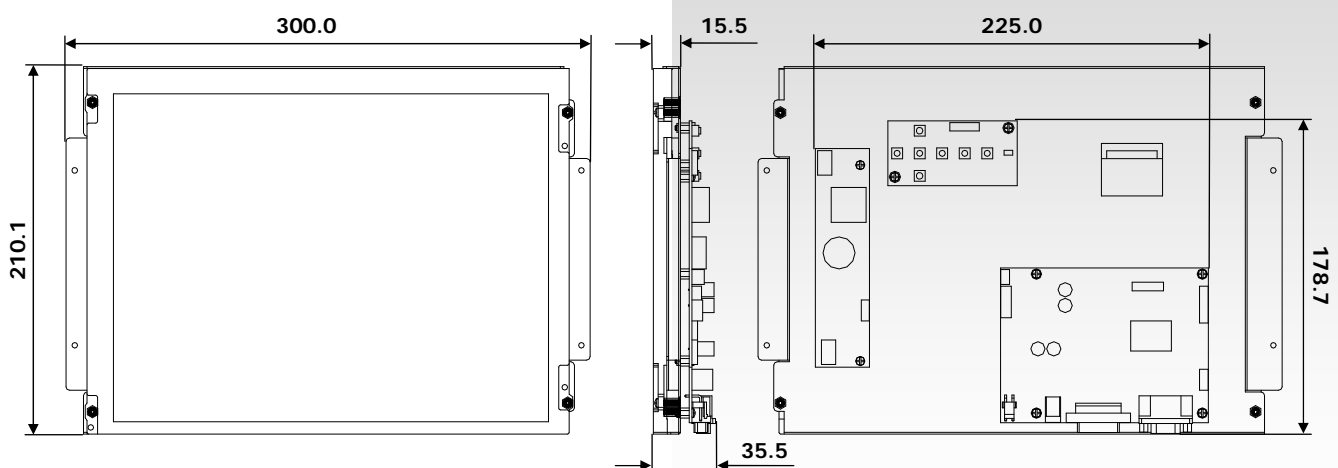

Mechanicals (mm)

Promate Electronic Co., Ltd

No. 32, 4F, Sec. 1, Huan Shan Road, Nei Hu District, Taipei 11442 Taiwan

Telephone: +886-2-2659-0303 x1529 Fax: +886-2-2658-0954

openframe@promate.com <http://www.promate.com>