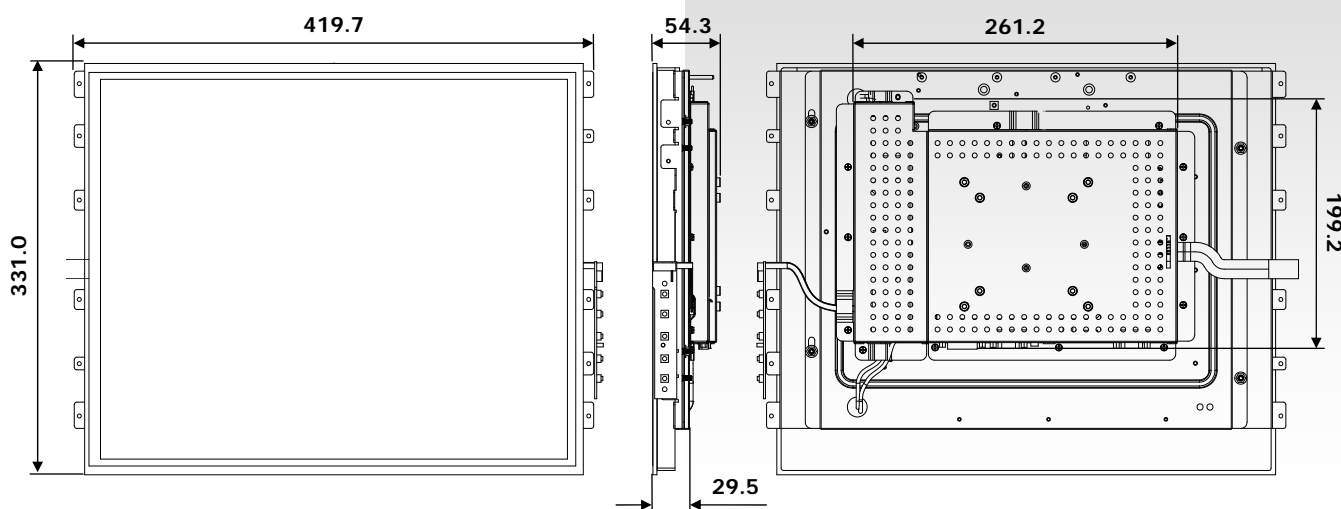

Mechanicals (mm)

Promate Electronic Co., Ltd

No. 32, 4F, Sec. 1, Huan Shan Road, Nei Hu District, Taipei 11442 Taiwan
Telephone: +886-2-2659-0303 x1529 Fax: +886-2-2658-0954
openframe@promate.com <http://www.promate.com>